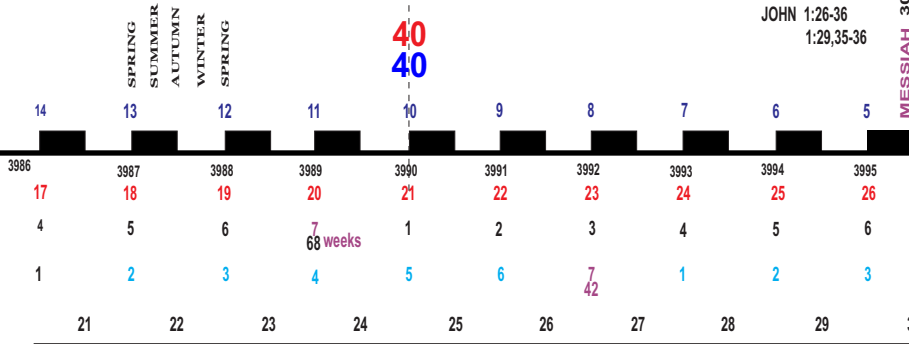

Genesis
 7th HOUR

NOTE: DAN. 9:27

PROOF OF SABBATH

LUKE 23:56
4000

That SABBATH DAY 10 th,
 fell on a prophet 69 weeks.
HEBREW CALENDAR

PROOF OF 19 YR. CYCLE

3996 AC	27 AD
+ 1900	+ 1900
5896	1927 AD
+ 19	+ 19
5915	1946
+ 19	+ 19
5934	1965
+ 19	+ 19
5953 AC	1984

The New Moon and the SPRING EQUINOX ALIGNED ON THE 1ST. DAY OF SPRING, ENDING 1984 AT THE SPRING EQUINOX OF 1985, COUNT FROM JERUSALEM ENDING A 19 YR. CYCLE

MIDNIGHT SCALE
 1985 SPRING EQUINOX
 MARCH 20 WED. 11:14 AM EST.
 NEW MOON MARCH 21 THUR.
 6:59 EST.

SUNSET SCALE
 0:35 SPRING AT JERUSALEM
 THE 5TH DAY OF WEEK
 NEW MOON 20:20 SPRING
 THE 5TH DAY OF WEEK.

570 Sabbaths
 57 X 70 = 3990 CYCLES
3990
490

JESUS the CHRIST

CREATOR
YOUR KING
MESSIAH
SAVIOR

Revelations 1;8, 17 – .18, 14 – 16. 22:7,12 - 15.