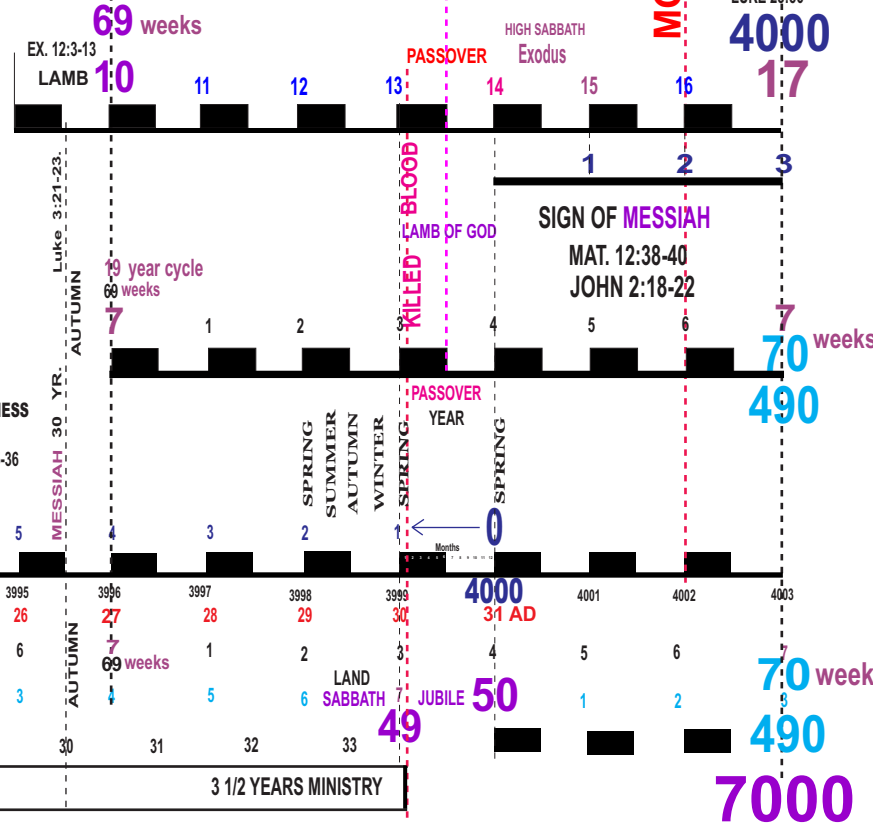

CREATION WEEK

THE 19th year cycle begins with the **SPRING EQUINOX**
THE SPRING EQUINOX BEGANS THE SOLAR YEAR

The Sabbath Covenant

From the **BEGINNING**
 Genesis 2:2 – 3. Exodus 20:1, 8 – 11.
 Hebrews 4:4 – 10.

Genesis
 7th HOUR

NOTE: DAN. 9:27

PROOF OF SABBATH

LUKE 23:56
4000

That SABBATH DAY 10 th,
 fell on a prophet 69 weeks.
HEBREW CALENDAR

PROOF OF 19 YR. CYCLE

3996 AC	27 AD
+ 1900	+ 1900
5896	1927 AD
+ 19	+ 19
5915	1946
+ 19	+ 19
5934	1965
+ 19	+ 19
5953 AC	1984

The New Moon and the SPRING EQUINOX ALIGNED ON THE 1ST. DAY OF SPRING, ENDING 1984 AT THE SPRING EQUINOX OF 1985, COUNT FROM JERUSALEM ENDING A 19 YR. CYCLE

MIDNIGHT SCALE
 1985 SPRING EQUINOX
 MARCH 20 WED. 11:14 AM EST.
 NEW MOON MARCH 21 THUR.
 6:59 EST.

SUNSET SCALE
 0:35 SPRING AT JERUSALEM
 THE 5TH DAY OF WEEK
 NEW MOON 20:20 SPRING
 THE 5TH DAY OF WEEK.

570 Sabbaths
 57 X 70 = 3990 CYCLES
3990
490

JESUS the CHRIST

CREATOR
YOUR KING
MESSIAH
SAVIOR

Revelations 1;8, 17 – .18, 14 – 16. 22:7,12 - 15.