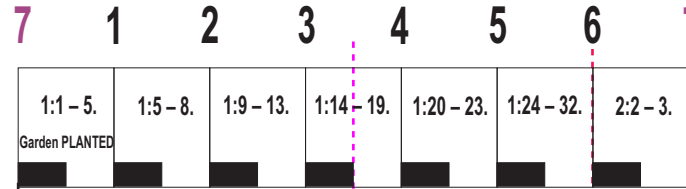

CREATION WEEK

THE 19th year cycle begins with the **SPRING EQUINOX**
THE SPRING EQUINOX BEGANS THE SOLAR YEAR

The Sabbath Covenant

From the **BEGINNING**
 Genesis 2:2 – 3. Exodus 20:1, 8 – 11.
 Hebrews 4:4 – 10.

Genesis
 7th HOUR

NOTE: DAN. 9:27

PROOF OF SABBATH

LUKE 23:56
4000

That SABBATH DAY 10 th,
 fell on a prophet 69 weeks.
HEBREW CALENDAR

PROOF OF 19 YR. CYCLE

3996 AC	27 AD
+ 1900	+ 1900
5896	1927 AD
+ 19	+ 19
5915	1946
+ 19	+ 19
5934	1965
+ 19	+ 19
5953 AC	1984

SUNSET SCALE
 0:35 SPRING AT JERUSALEM
 THE 5TH DAY OF WEEK
 NEW MOON 20:20 SPRING
 THE 5TH DAY OF WEEK.

570 Sabbaths
 57 X 70 = 3990 CYCLES
3990
490

JESUS the CHRIST

CREATOR
YOUR KING
MESSIAH
SAVIOR

Revelations 1;8, 17 – .18, 14 – 16. 22:7,12 - 15.