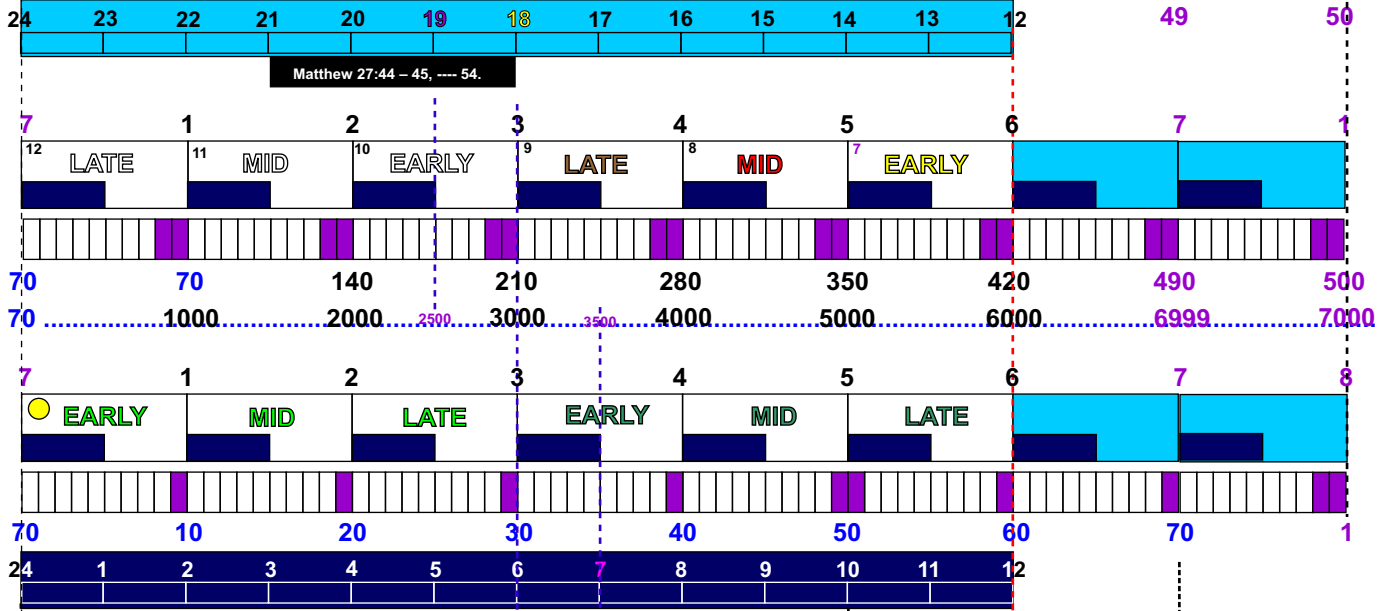

JERUSALEM

365

365.2422

YEAR STARTS ----- 1 ----- 1 ----- YEAR ENDS

62 X 62.0164 = 3845.017 3844 3845.017
62 + 1 = 63 1

EVENING

NOON

MORNING

EVENING

MIDNIGHT

MORNING

ADAM

2ND ADAM

RASING UP HOUSE OF DAVID

CREATOR GOD And those that obey him. keeping his Commandments, Laws, Statutes.

BAD