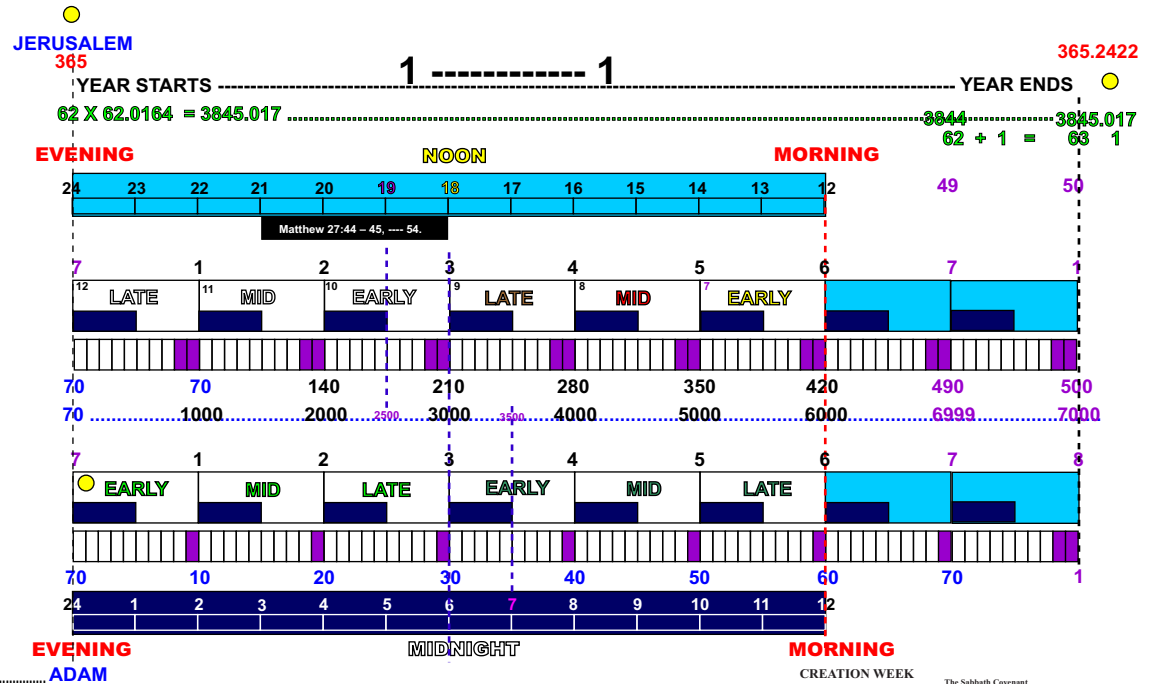

IN LIGHT OF THE 4th DAY

ADAM 4000

CHRONOLOGY SCALE 1 INCH = YEAR PROOF OF THE MESSIAH

The Roman Julian Calendar 31 AD
March 23 Friday

The Spring Equinox 6th day
The year 4000

This all took Place in the year
it was a 50th jubilee year