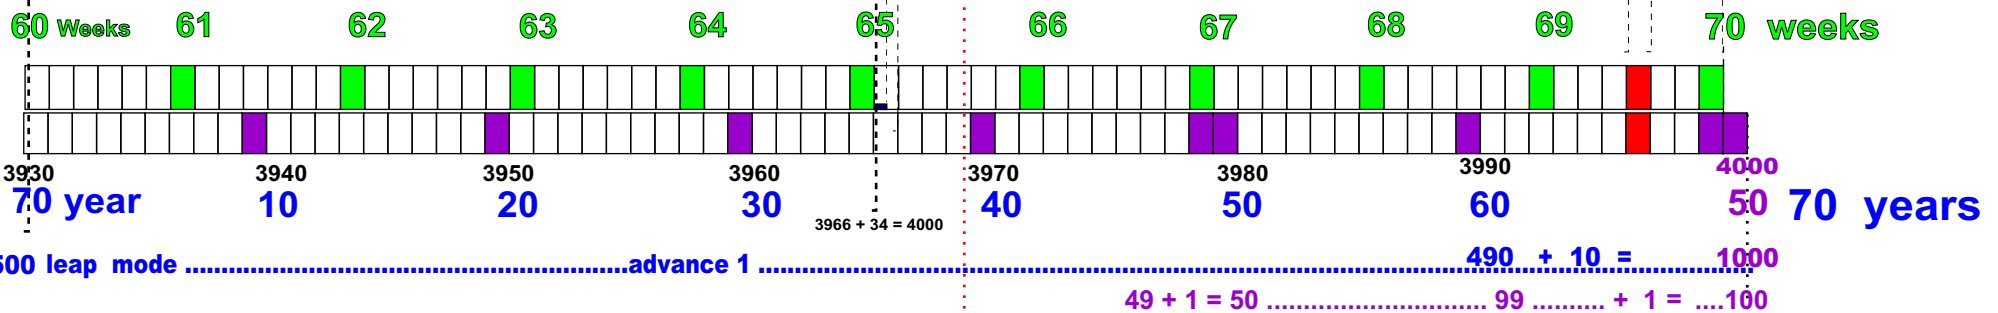

IN LIGHT OF THE 4th DAY

ADAM 4000

CHRONOLOGY SCALE 1 INCH = YEAR PROOF OF THE MESSIAH

The Roman Julian Calendar 31 AD
March 23 Friday

The Spring Equinox 6th day
The year 4000

This all took Place in the year
it was a 50th jubilee year