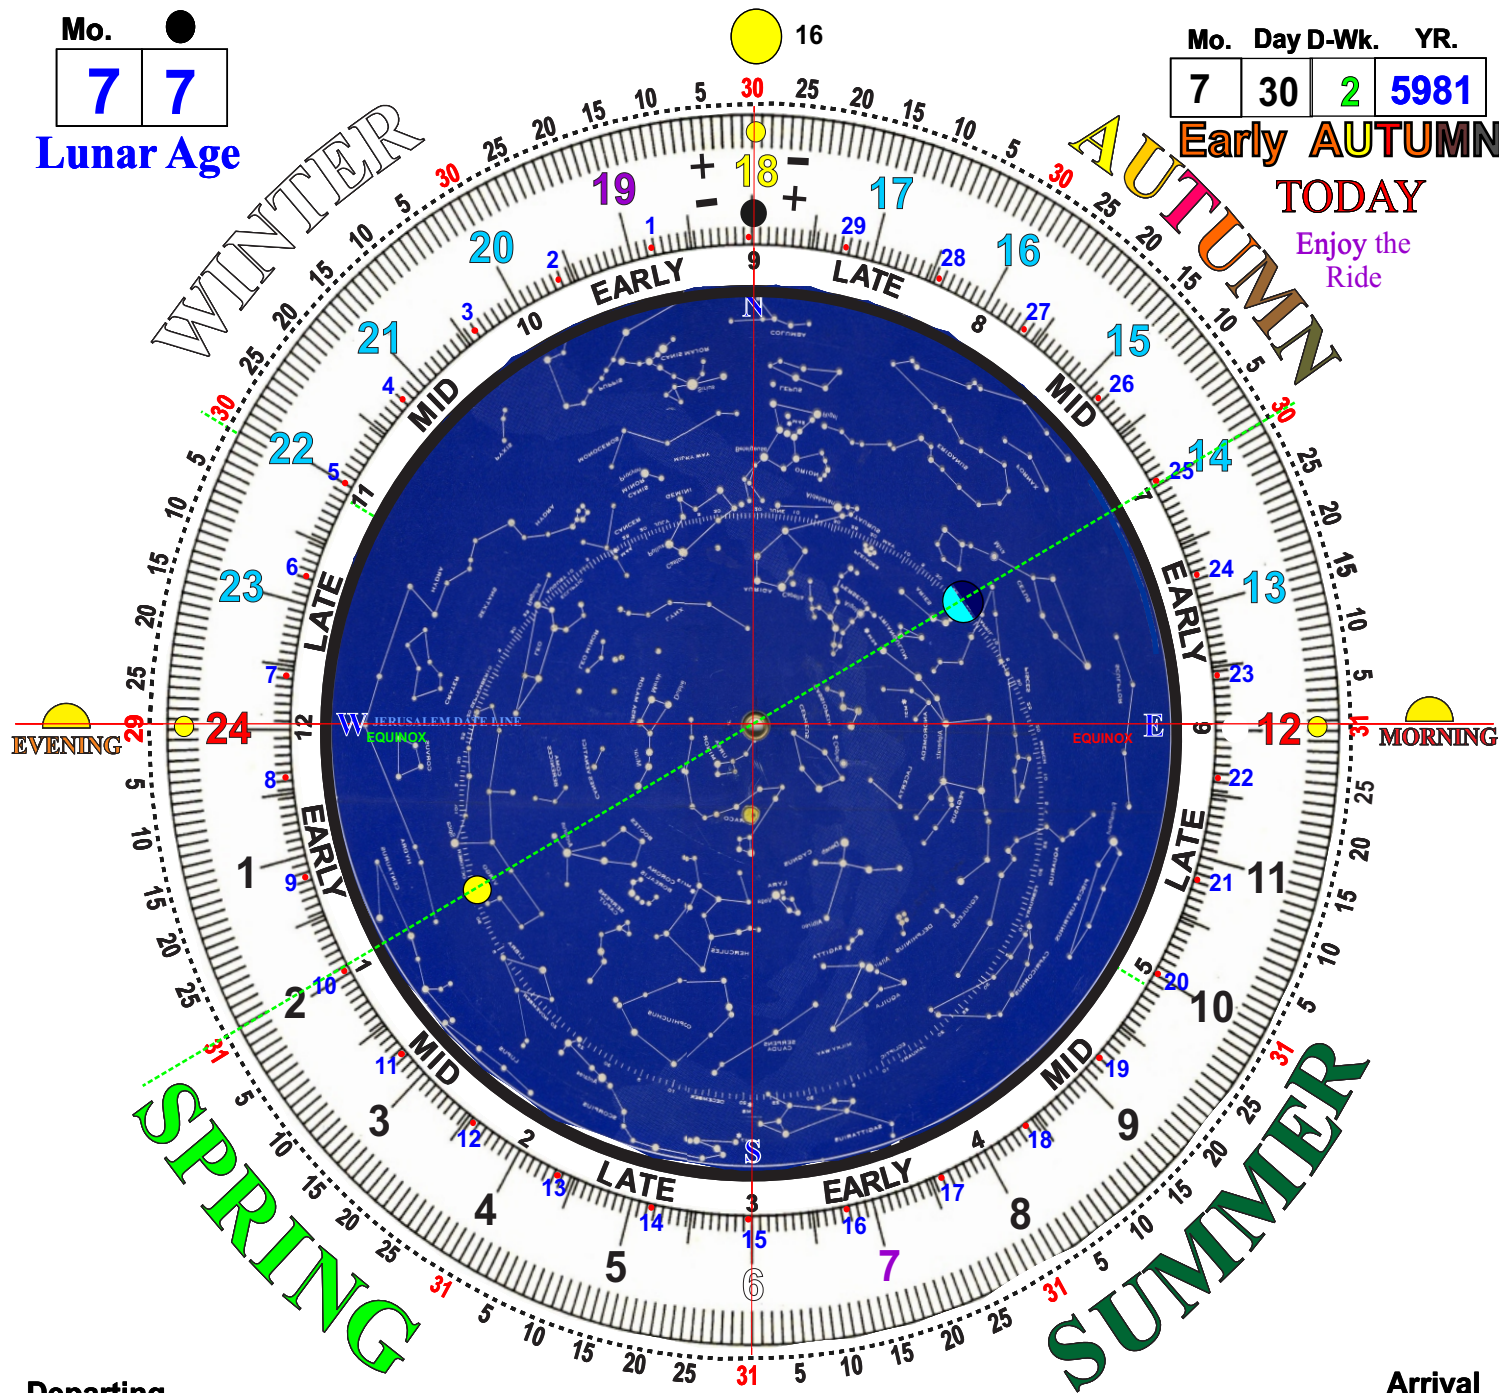

Mo.

7 7

Lunar Age

Mo. Day D-Wk. YR.

7 30 2 5981

Early AUTUMN

TODAY

Enjoy the Ride

Departing 0:11

Arrival 0:10

THE HEAVENS DECLARE THE GLORY OF GOD

PLAN VIEW

Orbit and Rotation of Earth, Moon, Apparent Sun. Counter Clockwise.

Sky Map Clock wise.

The Earth and the Apparent Sun 180 Degrees opposite. See the green line.

Sunset scale hours

“Remember The Day Starts at Sunset “

Genesis 1:1, 4 – 5. Psalms 19:1 – 6. 74:16 – 17. Isaiah 45:12, 18 – 19. 46:3 – 11. Mark 7:6 – 9, 13.

www.evemorn.com