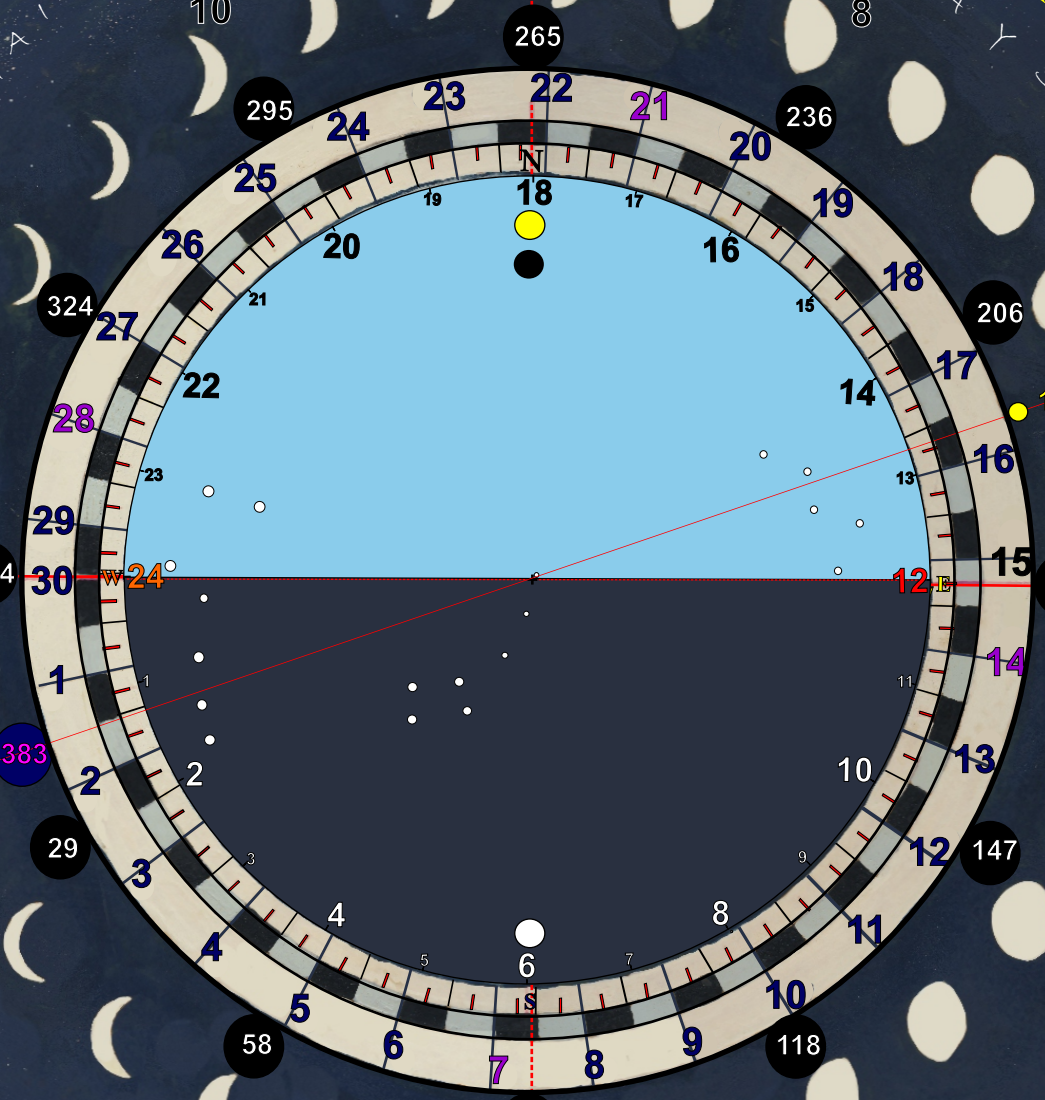

# Solar Lunar cycle

SOLAR GAINS  
365.2422

YEAR  
DAYS

1

1900  
3800  
5700

19 year Cycle  
has 12 common years  
has 7 leap years of 13 months

Average Lunar Month & Year  
29 d 12 h 44 m 3.5 s  
354 d 8 h 48 m 42 s

“REMEMBER”

Every 1900 years the Moon Cycles Alignment with the same day of week.

Don Olson