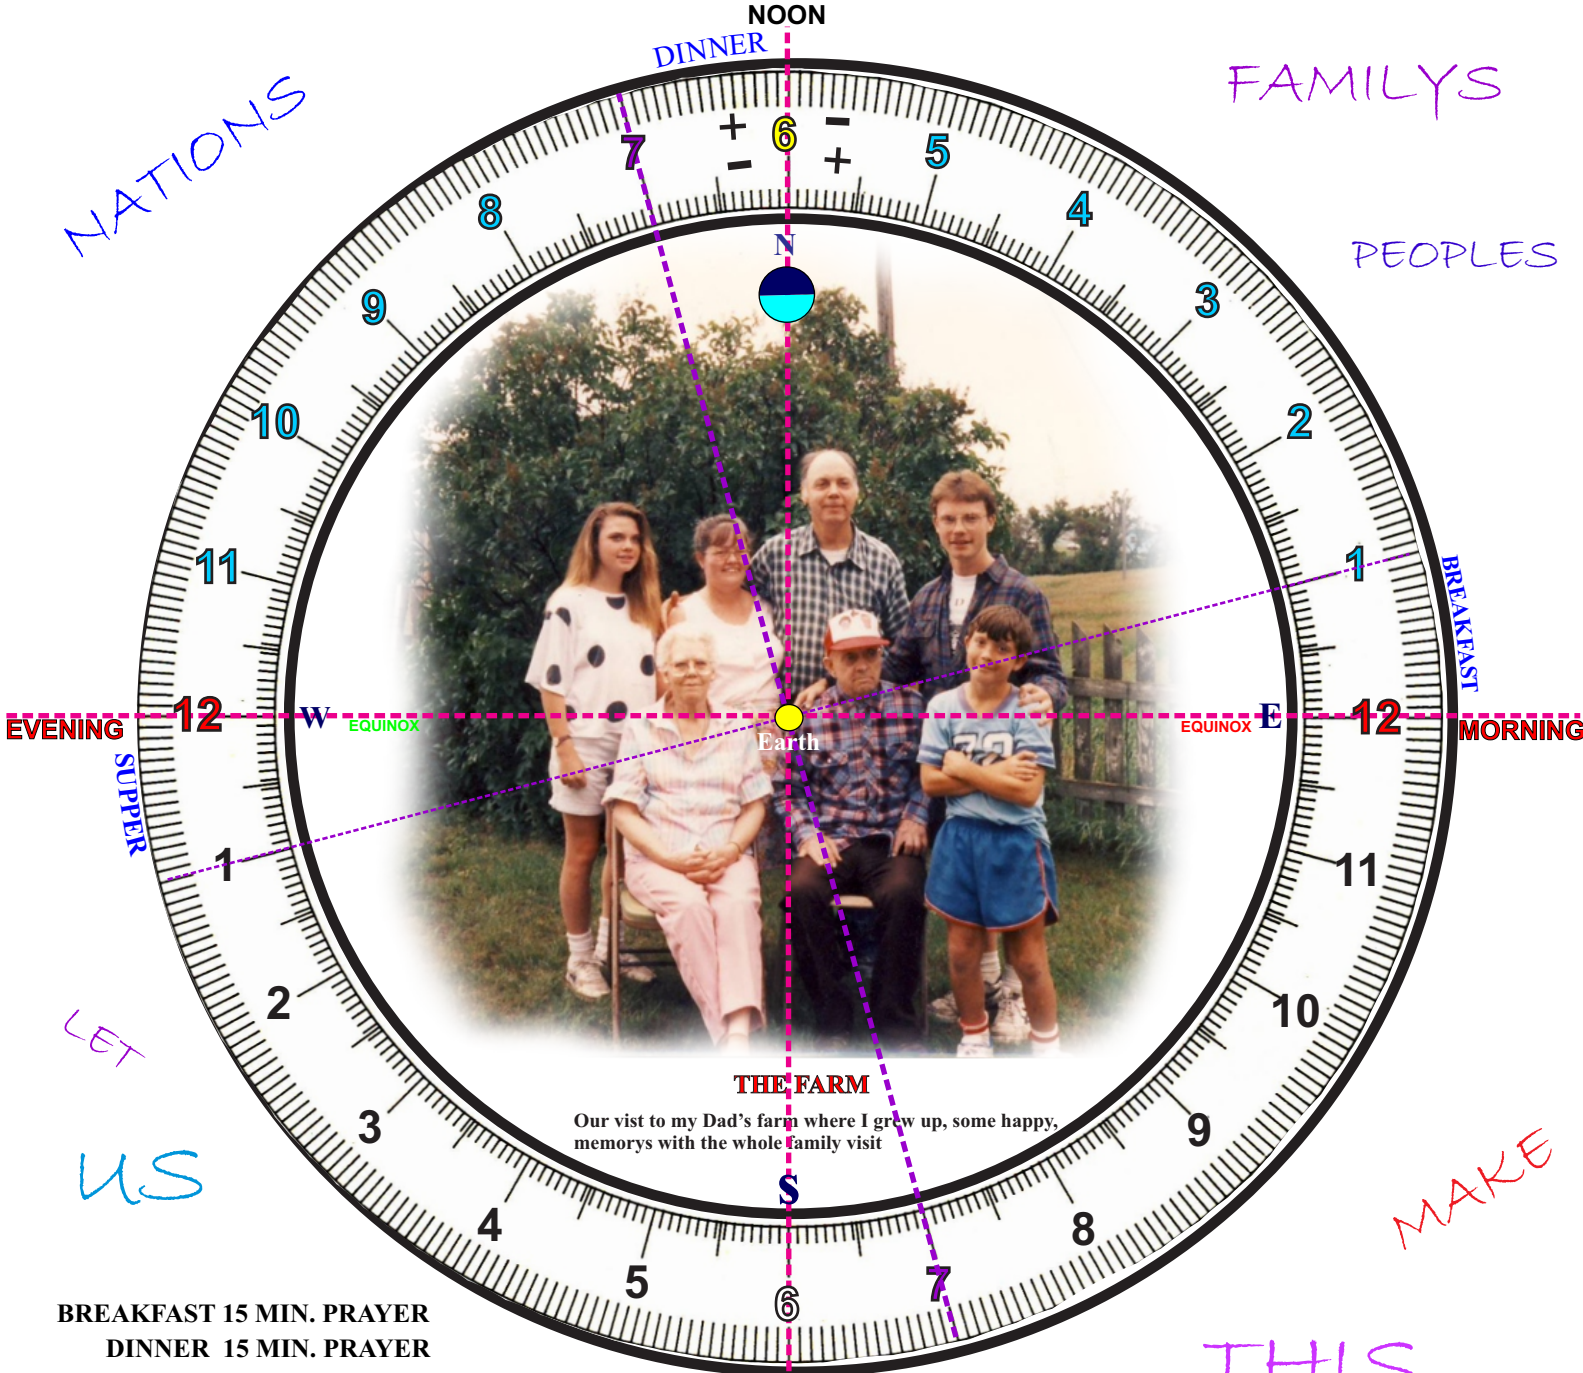

NATIONS

FAMILIES

PEOPLES

BREAKFAST 15 MIN. PRAYER
 DINNER 15 MIN. PRAYER
 SUPPER 15 MIN. PRAYER
 BED 15 MIN. PRAYER

ONE HOUR

OUR FINEST HOUR

THE FAMILY HOUR

EVENING scale hours

Remember The Day Starts IN THE EVENING
 Genesis 1:1.4 – 5. Mark 7:6 – 9, 13.

WWW.EVEMORN.COM